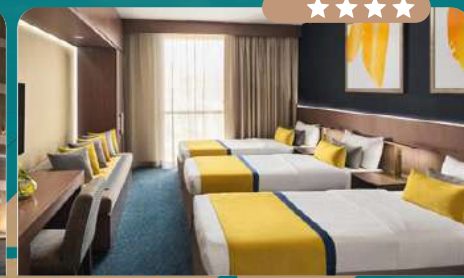

QUAD ROOM TRIPLE ROOM DOUBLE ROOM

MAKKAH | Voco
14 Nights

QUAD ROOM TRIPLE ROOM DOUBLE ROOM

ALMUAISIM
CAMP

98

NUSUK PACKAGE:

ITHRAA AL KHAIR 114

PREMIUM